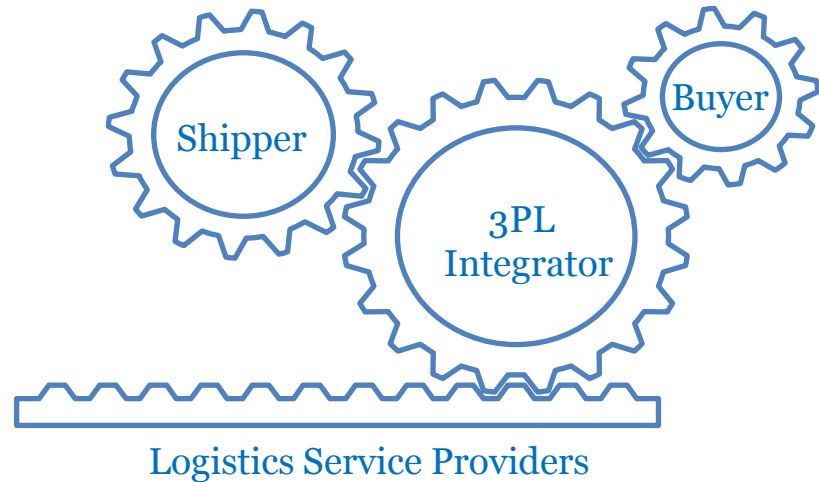

eTower

E-Commerce Fulfillment
Collaboration Platform

2014.10.14

What is eTower?

How eTower works?

Why eTower can create value?

eTower is a e-commerce logistics collaboration platform, which connects e-sellers, logistics integrators and sub-contractors. It delivers the visibilities to all parties in a timely and controlled fashion.

E-commerce
Logistics
Collaboration
Chain
Visibility

Cloud Based Shipping Platform

eTower is a shipping platform that uses state of the art cloud computing technologies, highly scalable and reliable.

Collaboration Enabler

eTower connects e-sellers, integrators and sub-contractors. It delivers the visibilities to all parties in a timely and controlled fashion.

eTower

Open and Extensible

eTower provides APIs for shippers, logistics providers to integrate with their own ERP and warehouse system, and customization points to extend and specialize your business logic.